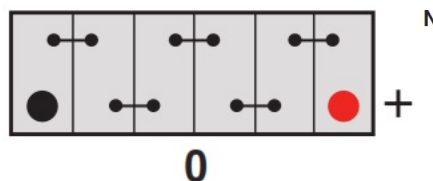

Weights & Measures

Mean Weight with Acid	19.3kg
Acid Volume	4.4 litres

Container Features

Case Type	D26 JIS EFB (S85/S95)
Terminal Type	T1
Hold Down	N
Lid Type	Raised Plug

Technology

Flame Arrestor	✓
Technology	Ca/Ca
Separator	PE
Recommended Charge Rate	4A
Performance Marking	W3-C2-V3-M1

Terminal Type

T1

Standard DIN Post

Cell Assembly Layout

Battery Hold-down

Data Sheet generated on 01/02/2023 - E&OE