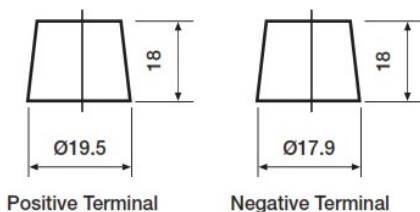

Terminal Type

T1

Standard DIN Post

Positive Terminal

Negative Terminal