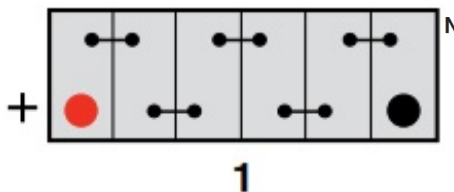

Technology

Flame Arrestor	✓
Technology	Ca/Ca
Separator	PE
Recommended Charge Rate	4A
Performance Marking	W3-C2-V3-M1

Terminal Type

T1

Standard DIN Post

Cell Assembly Layout

Battery Hold-down

Data Sheet generated on 01/02/2023 - E&OE