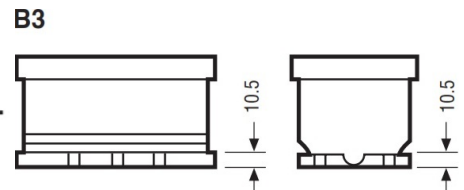

Battery Hold-down

Data Sheet generated on 03/02/2023 - E&OE